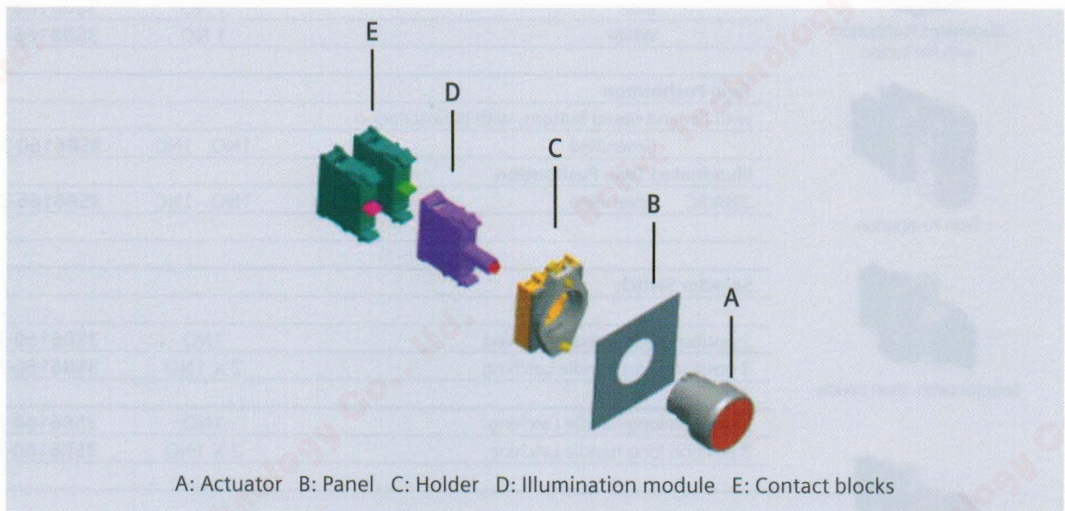

Safety Devices and Signalling

Pushbutton & Indicator Light

Safety Devices and Signalling

Pushbutton & Indicator Light

Diameter 22mm Modular, Type Metal

Connection Type : Screw terminal

Pushbutton with flat button

Illuminated Pushbutton with flat button

Twin Pushbutton

Selector switch, short handle

Emergency-stop pushbutton

Version	Contact	Order Number	Price (Baht)
Complete Pushbutton with Flat Button, momentary			
Black	1 NO	3SB6160-0AB10-1BA0	270
Yellow	1 NO	3SB6160-0AB30-1BA0	270
Green	1 NO	3SB6160-0AB40-1BA0	270
Blue	1 NO	3SB6160-0AB50-1BA0	270
Red	1 NC	3SB6160-0AB20-1CA0	270
Illuminated Pushbutton with Flat Button, momentary			
220VAC Red	1 NC	3SB6166-0DB20-1CA0	570
Yellow	1 NO	3SB6166-0DB30-1BA0	570
Green	1 NO	3SB6166-0DB40-1BA0	570
Blue	1 NO	3SB6166-0DB50-1BA0	570
White	1 NO	3SB6166-0DB60-1BA0	570
Twin Pushbutton with flat and raised buttons, with I/O inscription			
Green/Red	1NO 1NC	3SB6160-3AA24-1MK0	680
Illuminated Twin Pushbutton			
220VAC Green/Red	1NO 1NC	3SB6166-3CA24-1MK0	930
Selector Switch			
2 position short handle Latching	1NO	3SB6160-2AA10-1BA0	400
3 position short handle Latching	2 X 1NO	3SB6160-2AL10-1NA0	470
2 position long handle Latching	1NO	3SB6160-2BA10-1BA0	470
3 position long handle Latching	2 X 1NO	3SB6160-2BL10-1NA0	560
Emergency Stop Pushbutton,			
Twist to release, Red	1NC	3SB6160-1HB20-1CA0	490
Pull to release, Red	1NC	3SB6160-1HA20-1CA0	490