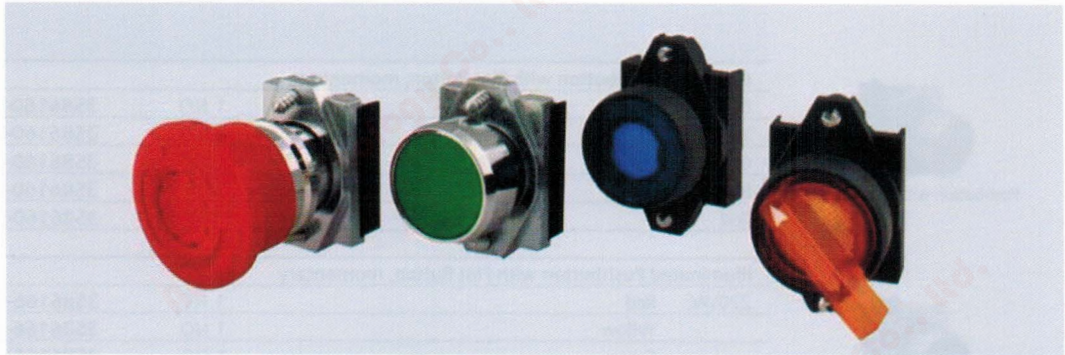

Safety Devices and Signalling

Pushbutton & Indicator Light

Safety Devices and Signalling

Pushbutton & Indicator Light

Diameter 22mm Modular, Type Metal

Connection Type : Screw terminal

Pushbutton with flat button

Illuminated Pushbutton with flat button

Twin Pushbutton

Selector switch, short handle

Emergency-stop pushbutton

Version	Contact	Order Number	Price (Baht)
Complete Pushbutton with Flat Button, momentary			
Black	1 NO	3SB6160-0AB10-1BA0	270
Yellow	1 NO	3SB6160-0AB30-1BA0	270
Green	1 NO	3SB6160-0AB40-1BA0	270
Blue	1 NO	3SB6160-0AB50-1BA0	270
Red	1 NC	3SB6160-0AB20-1CA0	270
Illuminated Pushbutton with Flat Button, momentary			
220VAC Red	1 NC	3SB6166-0DB20-1CA0	570
Yellow	1 NO	3SB6166-0DB30-1BA0	570
Green	1 NO	3SB6166-0DB40-1BA0	570
Blue	1 NO	3SB6166-0DB50-1BA0	570
White	1 NO	3SB6166-0DB60-1BA0	570
Twin Pushbutton with flat and raised buttons, with I/O inscription			
Green/Red	1NO 1NC	3SB6160-3AA24-1MK0	680
Illuminated Twin Pushbutton			
220VAC Green/Red	1NO 1NC	3SB6166-3CA24-1MK0	930
Selector Switch			
2 position short handle Latching	1NO	3SB6160-2AA10-1BA0	400
3 position short handle Latching	2 X 1NO	3SB6160-2AL10-1NA0	470
2 position long handle Latching	1NO	3SB6160-2BA10-1BA0	470
3 position long handle Latching	2 X 1NO	3SB6160-2BL10-1NA0	560
Emergency Stop Pushbutton,			
Twist to release, Red	1NC	3SB6160-1HB20-1CA0	490
Pull to release, Red	1NC	3SB6160-1HA20-1CA0	490